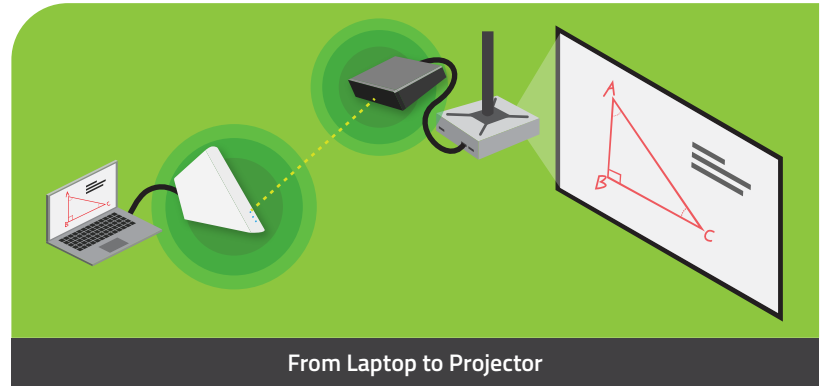

ULTRA-FAST & Reliable 60GHz Wireless HDMI System

From Laptop to Large Display

From Laptop to Projector

Forget about Long HDMI Cables or Rewiring Your Classroom's Wall Plate!

- True Plug & Play : There is No Need for Wi-Fi, Bluetooth, or Apps (No Need for Updating Software or Apps)
- Easy and Simple, Less Cost & Less Time
- Extends Signals up to 100ft In-Room
- Uncompressed Audio and Video at Near-Zero Latency
- Minimal Interference with Existing Wi-Fi Devices via 60GHz Wireless Frequency
- Resolutions up to 1920x1080
- Reflect Signal Technology (Only in V-Jetn) Eliminates the Line-of-Sight Limitation when Installing