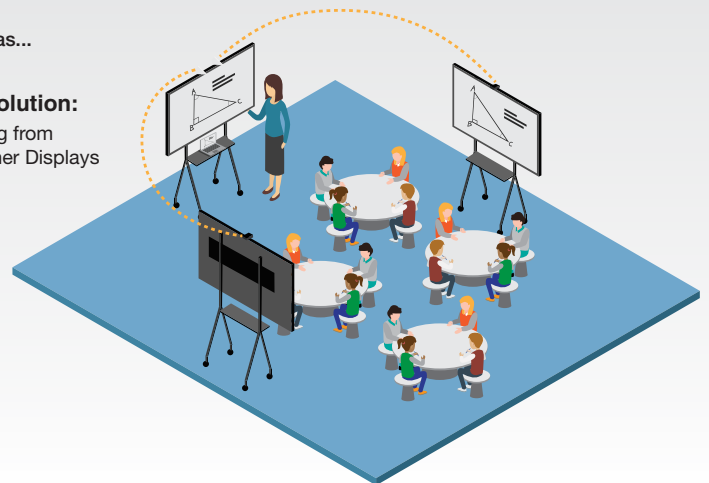

Contracts Available

- EASY SETUP
- USER-FRIENDLY
- COST-EFFECTIVE
- ON-SITE TRAINING

866-300-5055

info@ehpsolutions.com

11845 W. Olympic Blvd Suite 1100W, Los Angeles CA 90064

ehpsolutions.com

@EHPsolutions