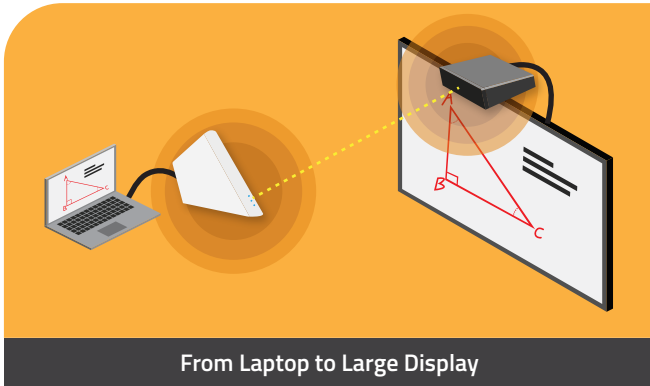

ULTRA-FAST & Reliable 60GHz Wireless HDMI System

From Laptop to Large Display

From Laptop to Projector

Forget about Long HDMI Cables or Rewiring Your Classroom's Wall Plate!

- True Plug & Play : There is No Need for Wi-Fi, Bluetooth, or Apps (No Need for Updating Software or Apps)
- Easy and Simple, Less Cost & Less Time
- Extends Signals up to 100ft In-Room
- Uncompressed Audio and Video at Near-Zero Latency
- Minimal Interference with Existing Wi-Fi Devices via 60GHz Wireless Frequency
- Resolutions up to 1920x1080
- Reflect Signal Technology (Only in V-Jetn) Eliminates the Line-of-Sight Limitation when Installing