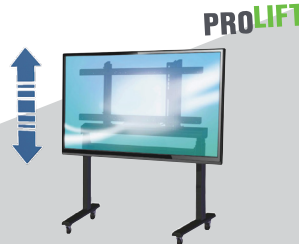

IPEVO

Document Camera
Hybrid / Distance Learning Camera

KinectIQ

Wireless HDMI Presentation System
(with or without Wireless Touch)

LG Electronics

Interactive Display /
Commercial-Grade Non-Touch Display

Lightspeed

All-in-one Classroom Audio System /
Instructional Audio System
(Ceiling-mount / Portable)

ProLift (Joro)

Motorized Height Adjustable Cart / Wall Mount /
Floor Stand

Regout Balance Systems

Non-motorized Height Adjustable Cart /
Motorized Height Adjustable Cart / Wall Mount